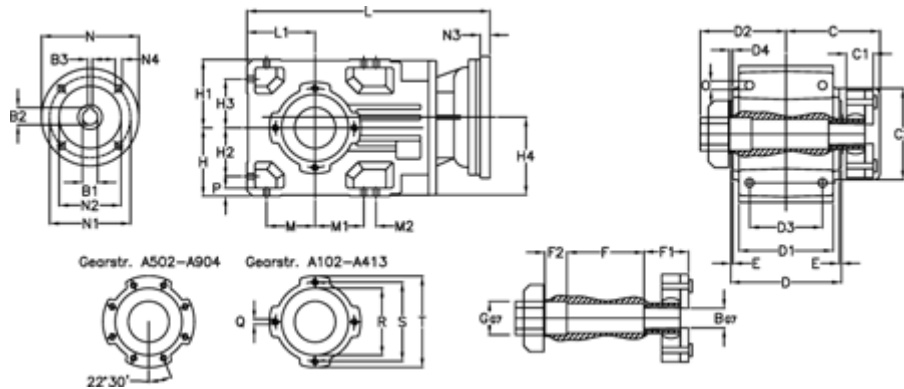

Article number: 29600100856040
 Description: Bevel helical gearbox
 A102QF20-8,5-P100B5

Measures

B = 20	D1 = 95	F2 = 36	L = 312.0	N3 = -
B1 = 28	D2 = 90	G = 32	L1 = 70	N4 = M12x16
B2 = 31.3	D3 = 75	GA = 14,5 NM	M = 50.0	O = 9.5
B3 = 8	d4 = 4.5	H = 70	M1 = 50.0	P = 9
C = 101.5	Description = A102QF-xx-P100 B5	H1 = 70	M2 = -	Q = M8x12
C1 = 29	E = 3.0	H2 = 50.0	N = 250	R = 80
C2 = 83.0	F = 77.5	H3 = 50.0	N1 = 215	S = 100
D = 117	F1 = 36.0	H4 = 83.0	N2 = 180	T = 120